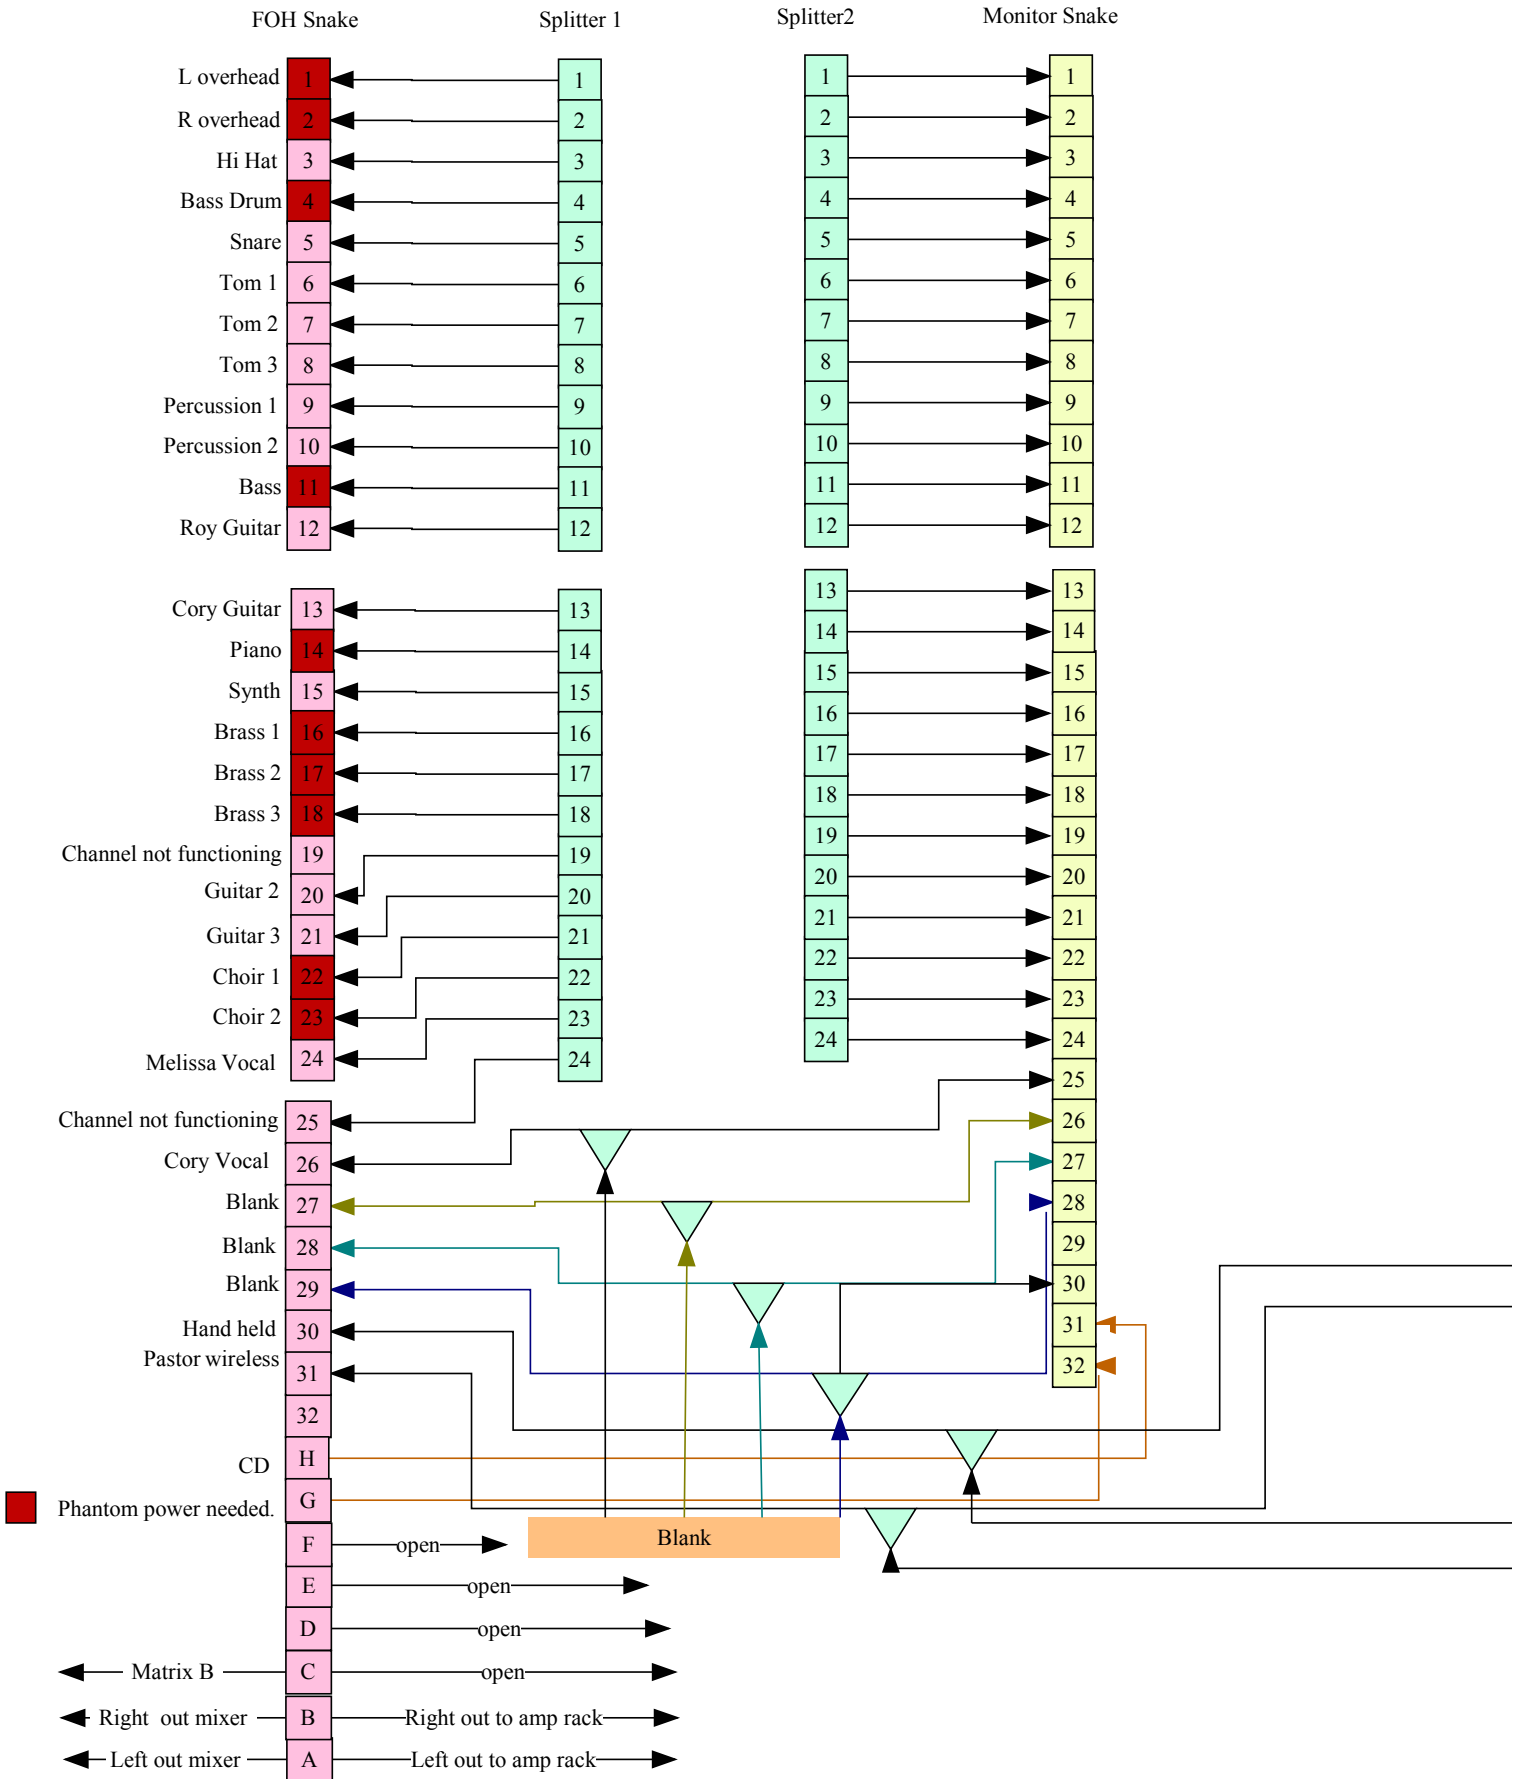

# Audio Signal Routing Chart

# Audio Signal Routing Chart

Splitter3

Production Snake

Splitter Input

← VCR  
← Voiceover